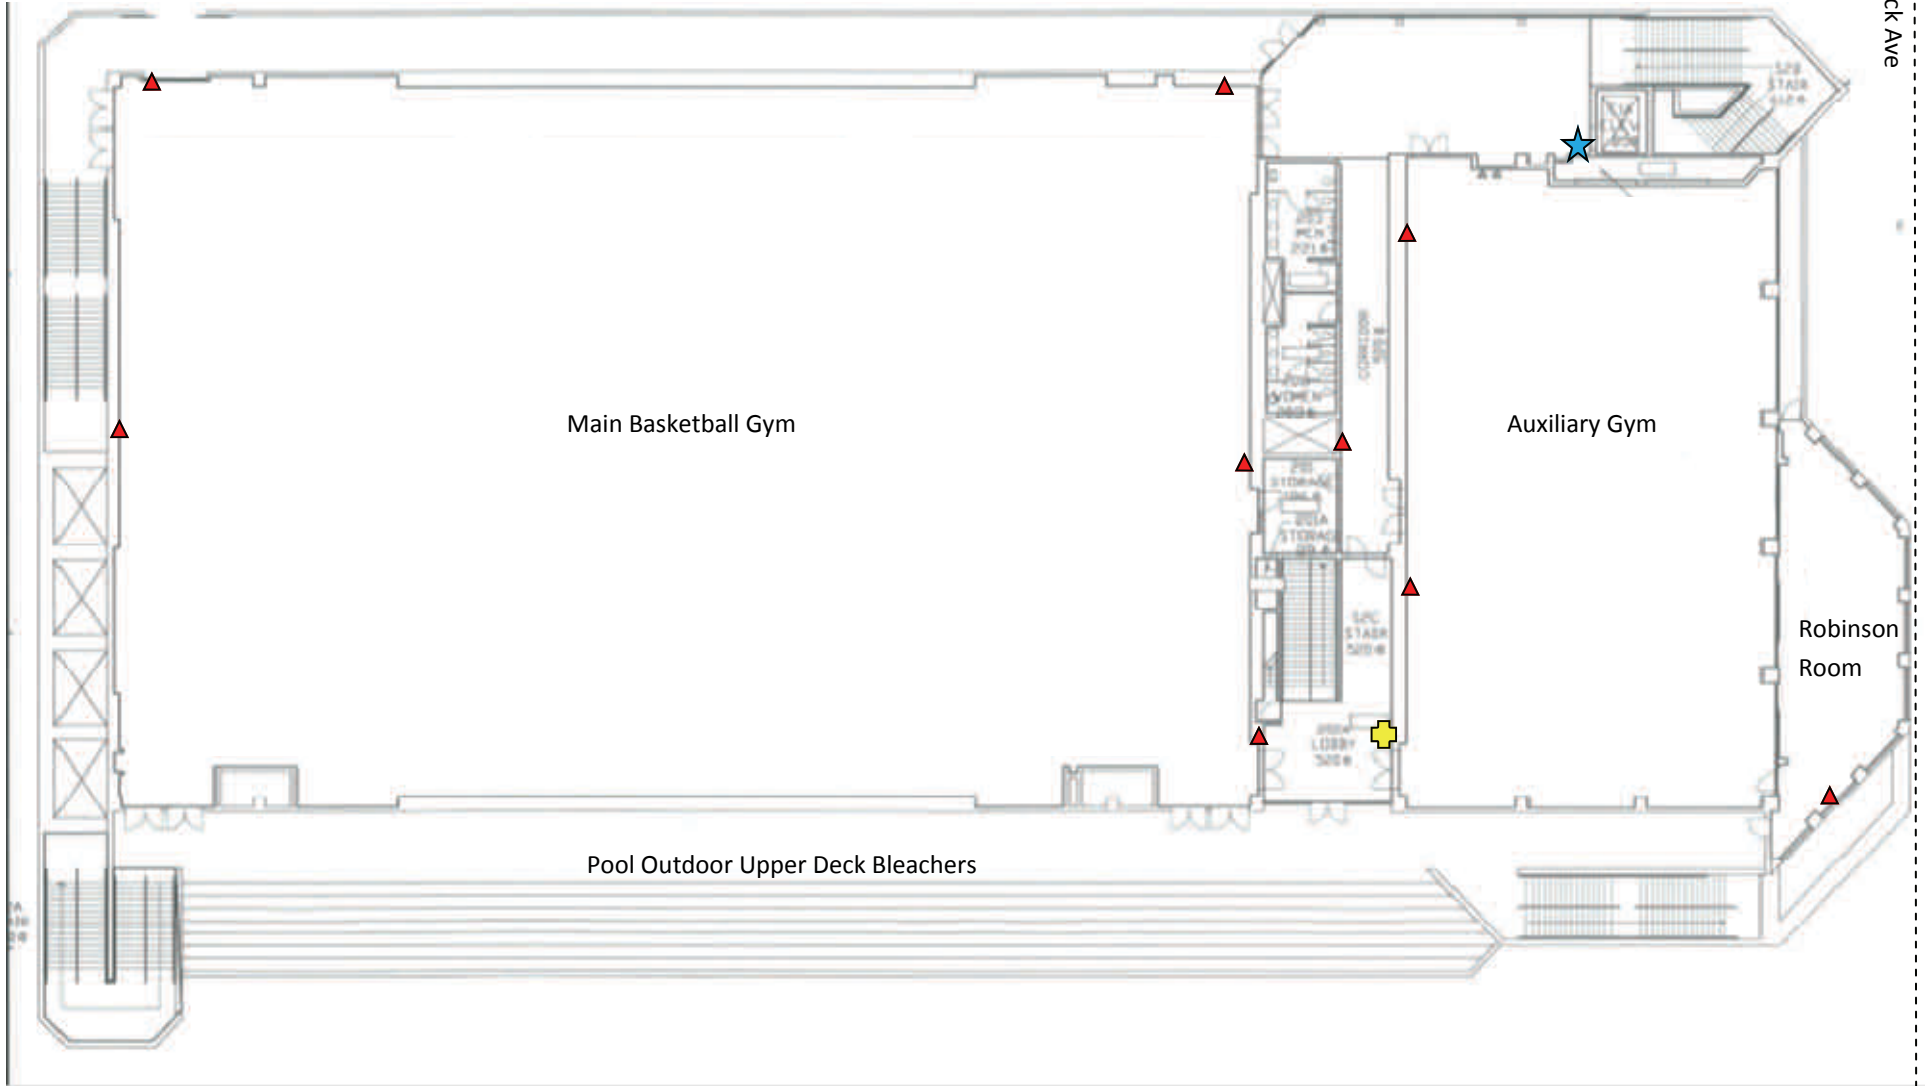

Parking Structure B

Key

- ▲ Fire Extinguisher
- ⊕ AED
- ★ Emergency Phone/Light

Lyon Recreational Center Second Floor

Jefferson Ave

Parking Structure B

McClintock Ave

Key