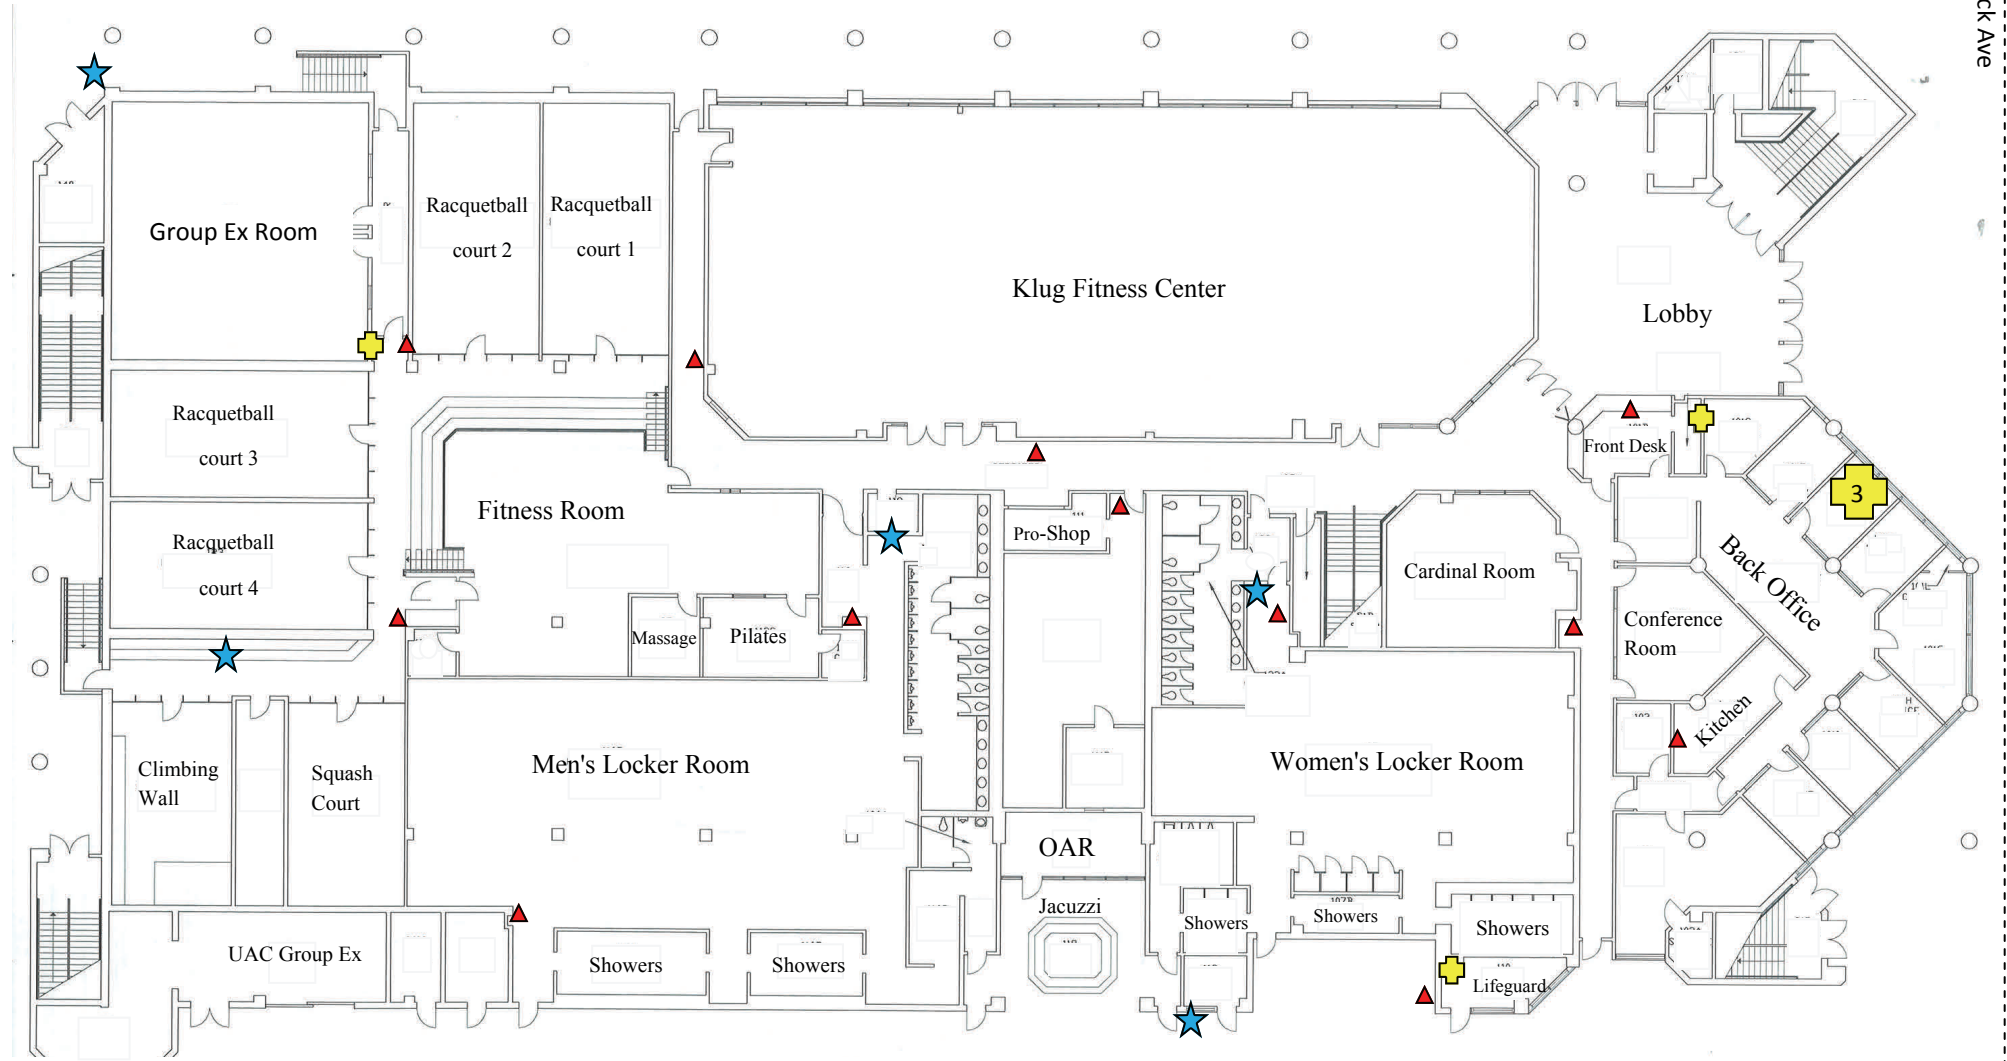

Parking Structure B

Key

- ▲ Fire Extinguisher
- ⊕ AED
- ★ Emergency Phone/Light

Lyon Recreational Center Second Floor

Jefferson Ave

Parking Structure B

McClintock Ave

Key

- ▲ Fire Extinguisher
- ⊕ AED
- ★ Emergency Phone/Light